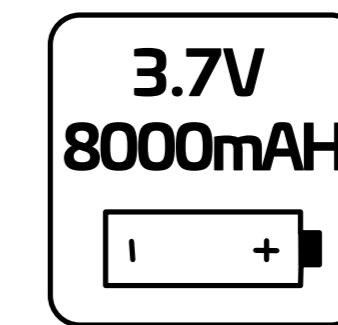

NERIOX

561705.0200

NERIOX

561705.0200

LED

Light Output

Weight

Water Resistant

Size

USB C

Impact Resistant

Temperature

Run Time

Beam Angle

Rechargeable

Charging Time