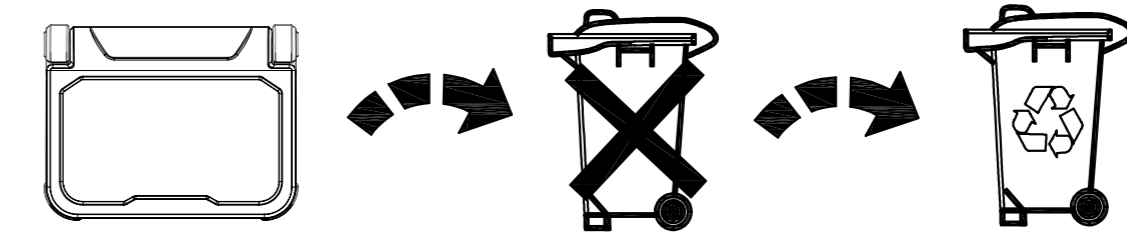

NERIOX

561705.0200

NERIOX

561705.0200

LED

Light Output

Weight

Water Resistant

Size

USB C

Impact Resistant

Temperature

Run Time

Beam Angle

Rechargeable

Charging Time