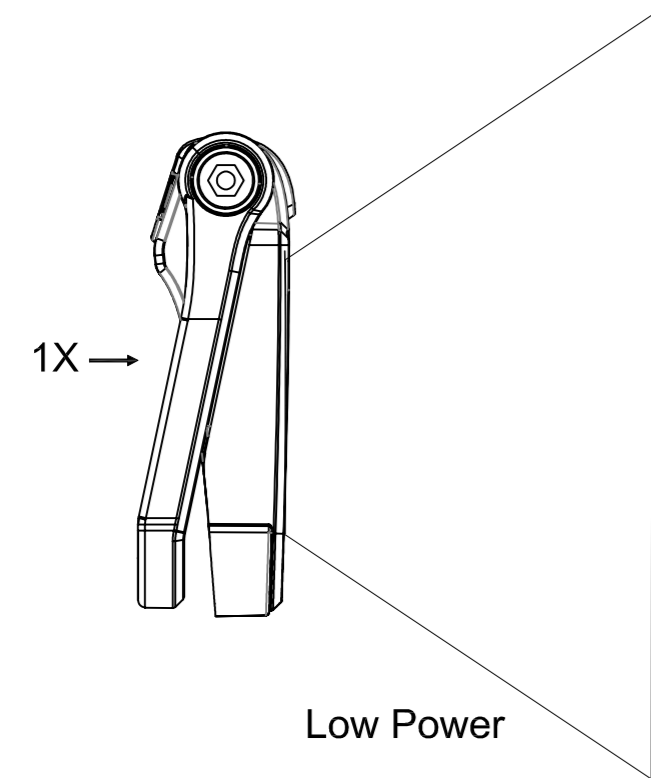

NERIOX

561705.0200

NERIOX

561705.0200

LED

Light Output

Weight

Water Resistant

Size

USB C

Impact Resistant

Temperature

Run Time

Beam Angle

Rechargeable

Charging Time