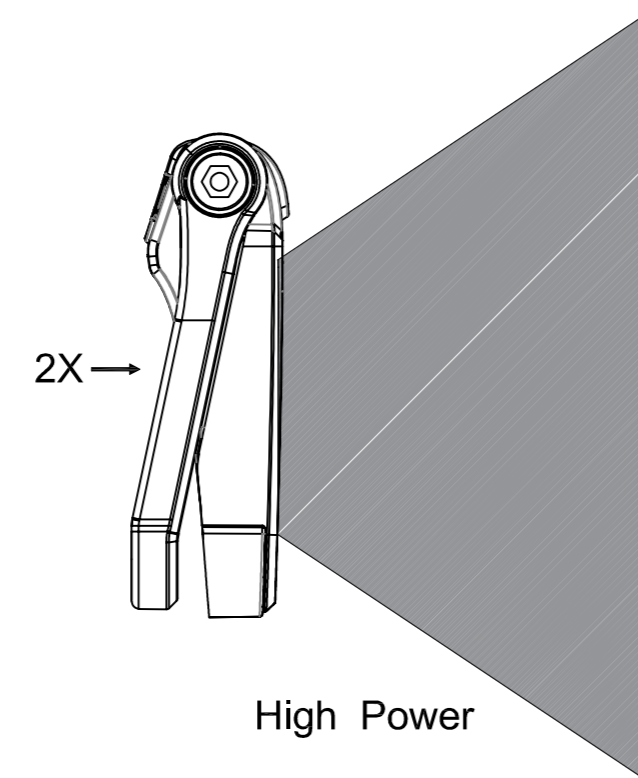

NERIOX

561705.0200

NERIOX

561705.0200

LED

Light Output

Weight

Water Resistant

Size

USB C

Impact Resistant

Temperature

Run Time

Beam Angle

Rechargeable

Charging Time