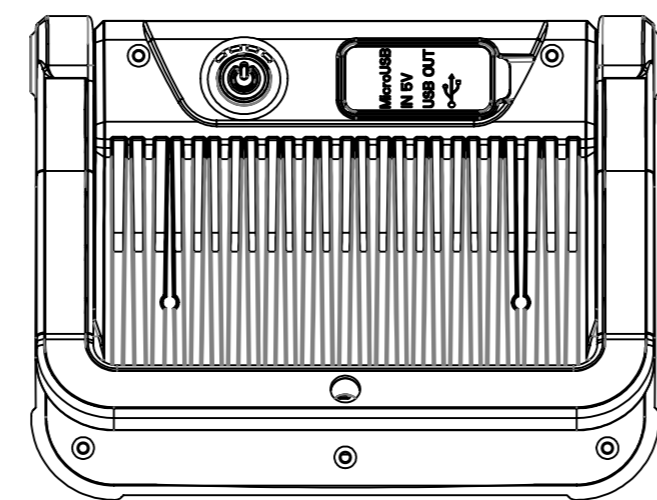

NERIOX

561705.0200

NERIOX

561705.0200

LED

Light Output

Weight

Water Resistant

Size

USB C

Impact Resistant

Temperature

Run Time

Beam Angle

Rechargeable

Charging Time