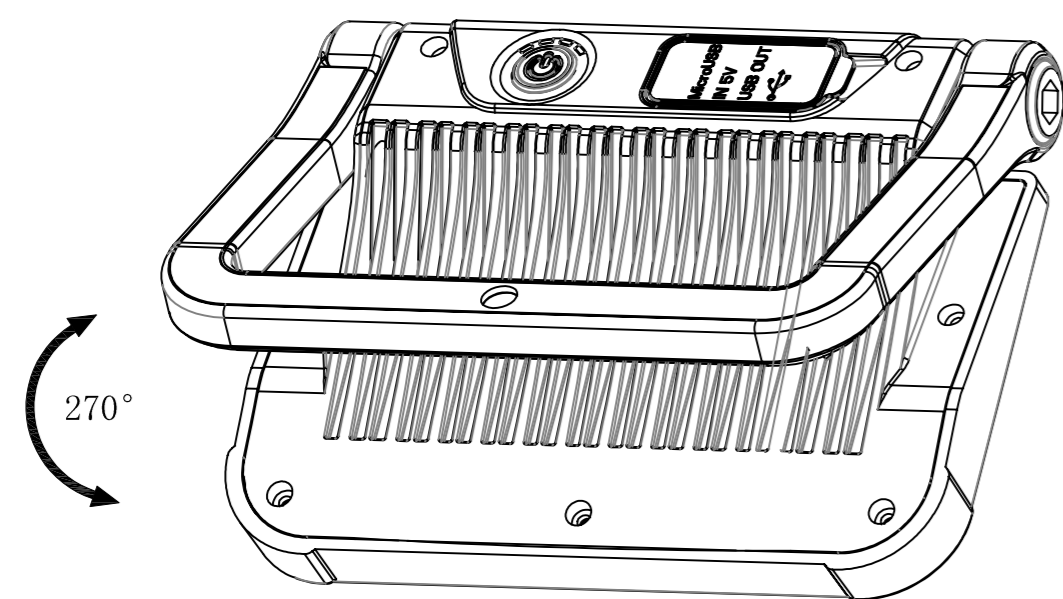

NERIOX

561705.0200

NERIOX

561705.0200

LED

Light Output

Weight

Water Resistant

Size

USB C

Impact Resistant

Temperature

Run Time

Beam Angle

Rechargeable

Charging Time