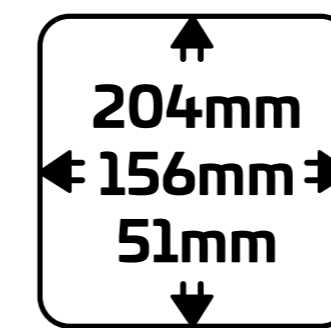

NERIOX

561705.0200

NERIOX

561705.0200

LED

Light Output

Weight

Water Resistant

Size

USB C

Impact Resistant

Temperature

Run Time

Beam Angle

Rechargeable

Charging Time