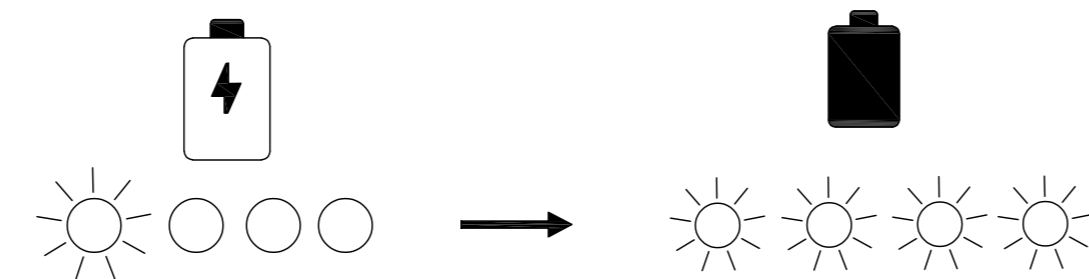

NERIOX

561705.0200

NERIOX

561705.0200

LED

Light Output

Weight

Water Resistant

Size

USB C

Impact Resistant

Temperature

Run Time

Beam Angle

Rechargeable

Charging Time