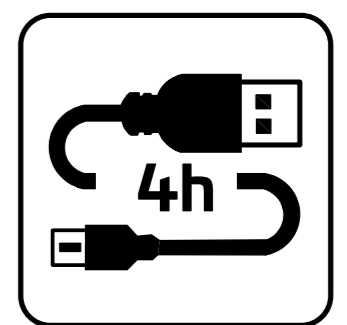

Size

USB C

Impact Resistant

Temperature

Run Time

Beam Angle

Rechargeable

Charging Time